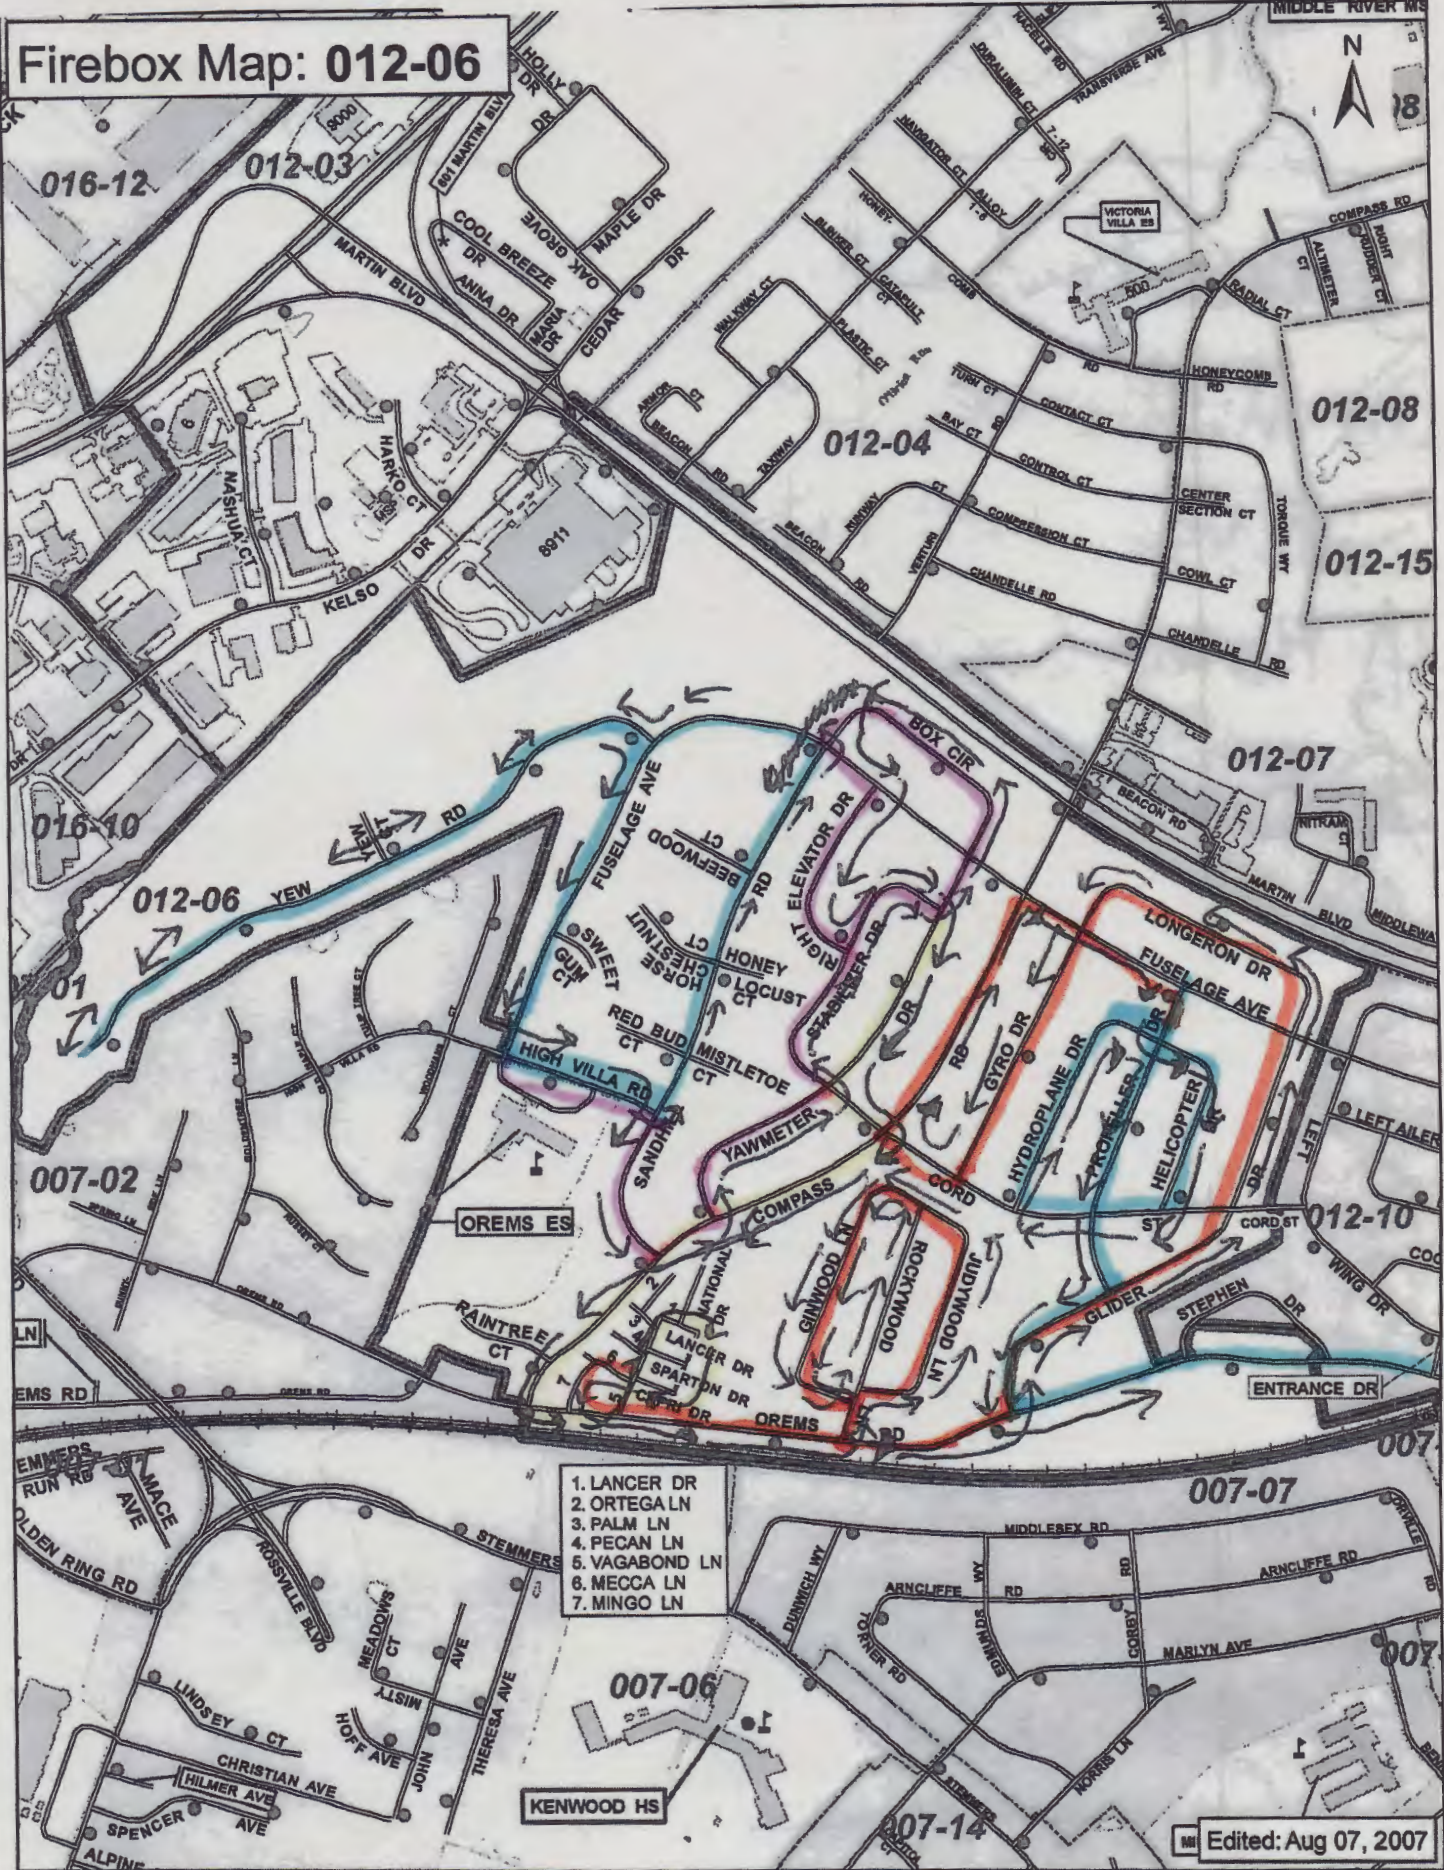

Firebox Map: 007-02

Firebox Map: 012-06

1. LANCER DR
2. ORTEGA LN
3. PALM LN
4. PECAN LN
5. VAGABOND LN
6. MECCA LN
7. MINGO LN

Edited: Aug 07, 2007

Firebox Map: 012-10

Edited: 4/28/2015

Middle River Volunteer Fire & Rescue Company, Inc.

1. Russell Ct.
2. 8900 block of Golden Tree Lane
3. Old Maple Ct.
4. Tulip Tree Ct
5. Woodsman Ct

Night #1 Map#2

1. Red Bud Ct
2. Mistletoe Ct
3. Horse Chestnut Ct
4. Honey Locust Ct
5. Beefwood Ct
6. Yew Ct
7. Raintree Ct
8. Pecan Lane
9. Sparton Drive
10. National Drive
11. Palm Lane
12. Ortega Lane

Night #2 Map#1

1. Tussock Ct
2. Octant Way
3. Slip Stream Ct
4. Nacelle Road
5. Duralumin Ct
6. Alloy Cir
7. Navigator Ct
8. Honeycomb Road.....0-13 block & 60 Block
9. Blinker Ct
10. Plastic Ct
11. Catapult Ct
12. Amor Ct
13. Becon road0-13 block

Night #4

1. Volz Ave
2. Forest Road
3. Whitethorn Way
4. Waters Watch
5. Kingston Park Lane
6. Kingston Cove Road
7. South Lane

Night #5

1. Lynbrook Road
2. Emala Ave
3. Beech Drive
4. Cypress Drive
5. Gumwood Drive
6. Geranium Pl
7. Gladiolus Pl
8. Hazel Drive
9. Fern Pl
10. Floral Pl