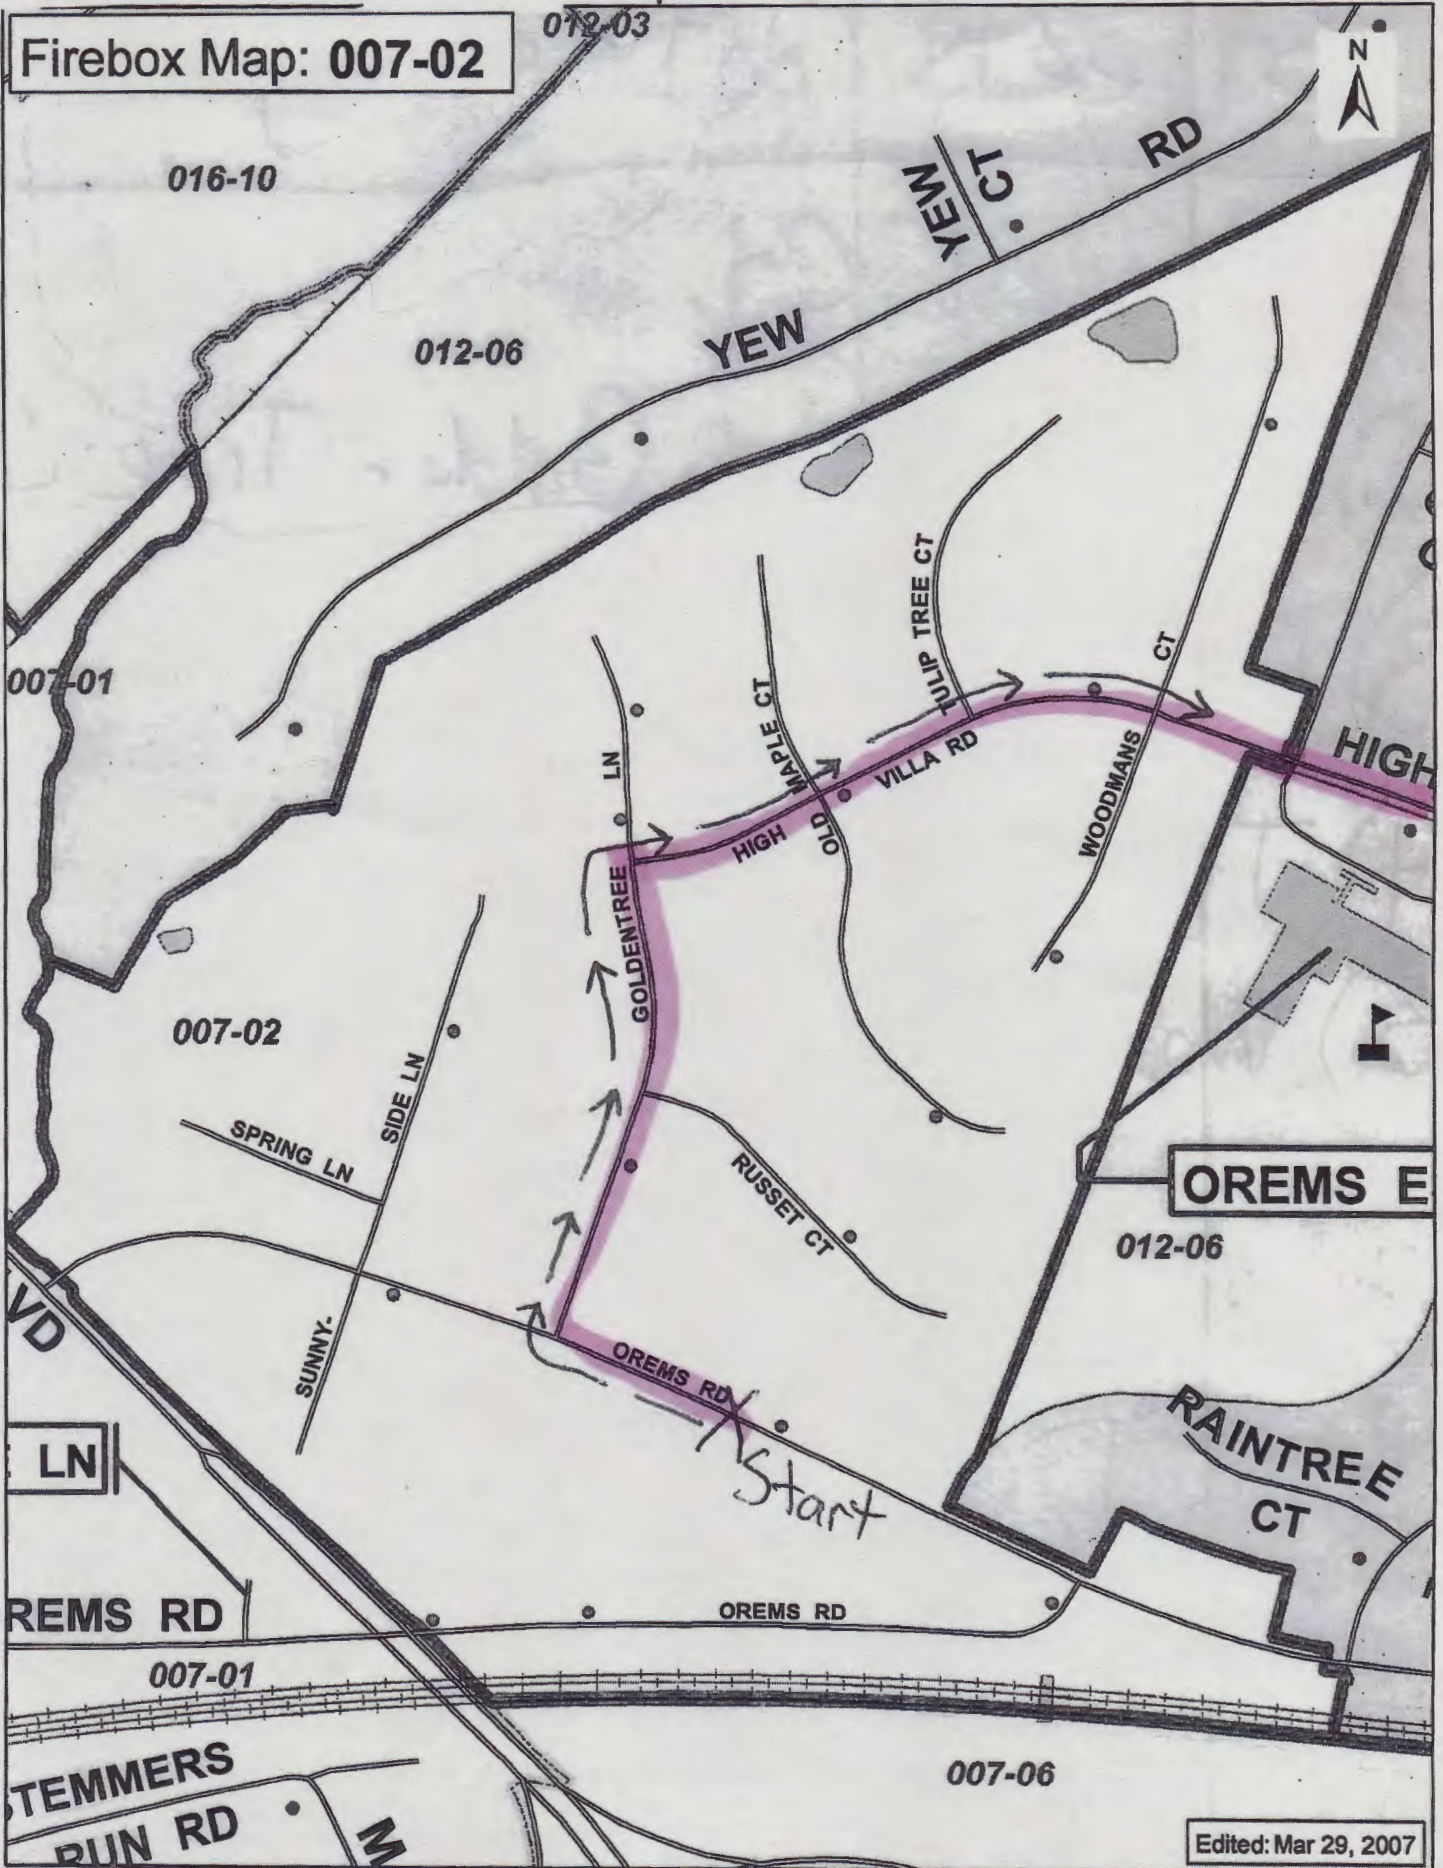

Firebox Map: 007-02

Firebox Map: 012-06

1. LANCER DR
2. ORTEGA LN
3. PALM LN
4. PECAN LN
5. VAGABOND LN
6. MECCA LN
7. MINGO LN

Edited: Aug 07, 2007

Firebox Map: 012-10

Edited: 4/28/2015

Middle River Volunteer Fire & Rescue Company, Inc.

1. Russell Ct.
2. 8900 block of Golden Tree Lane
3. Old Maple Ct.
4. Tulip Tree Ct
5. Woodsman Ct

Night #1 Map#2

1. Red Bud Ct
2. Mistletoe Ct
3. Horse Chestnut Ct
4. Honey Locust Ct
5. Beefwood Ct
6. Yew Ct
7. Raintree Ct
8. Pecan Lane
9. Sparton Drive
10. National Drive
11. Palm Lane
12. Ortega Lane

Night #2 Map#1

1. Tussock Ct
2. Octant Way
3. Slip Stream Ct
4. Nacelle Road
5. Duralumin Ct
6. Alloy Cir
7. Navigator Ct
8. Honeycomb Road.....0-13 block & 60 Block
9. Blinker Ct
10. Plastic Ct
11. Catapult Ct
12. Amor Ct
13. Becon road0-13 block

Night #4

1. Volz Ave
2. Forest Road
3. Whitethorn Way
4. Waters Watch
5. Kingston Park Lane
6. Kingston Cove Road
7. South Lane

Night #5

1. Lynbrook Road
2. Emala Ave
3. Beech Drive
4. Cypress Drive
5. Gumwood Drive
6. Geranium Pl
7. Gladiolus Pl
8. Hazel Drive
9. Fern Pl
10. Floral Pl