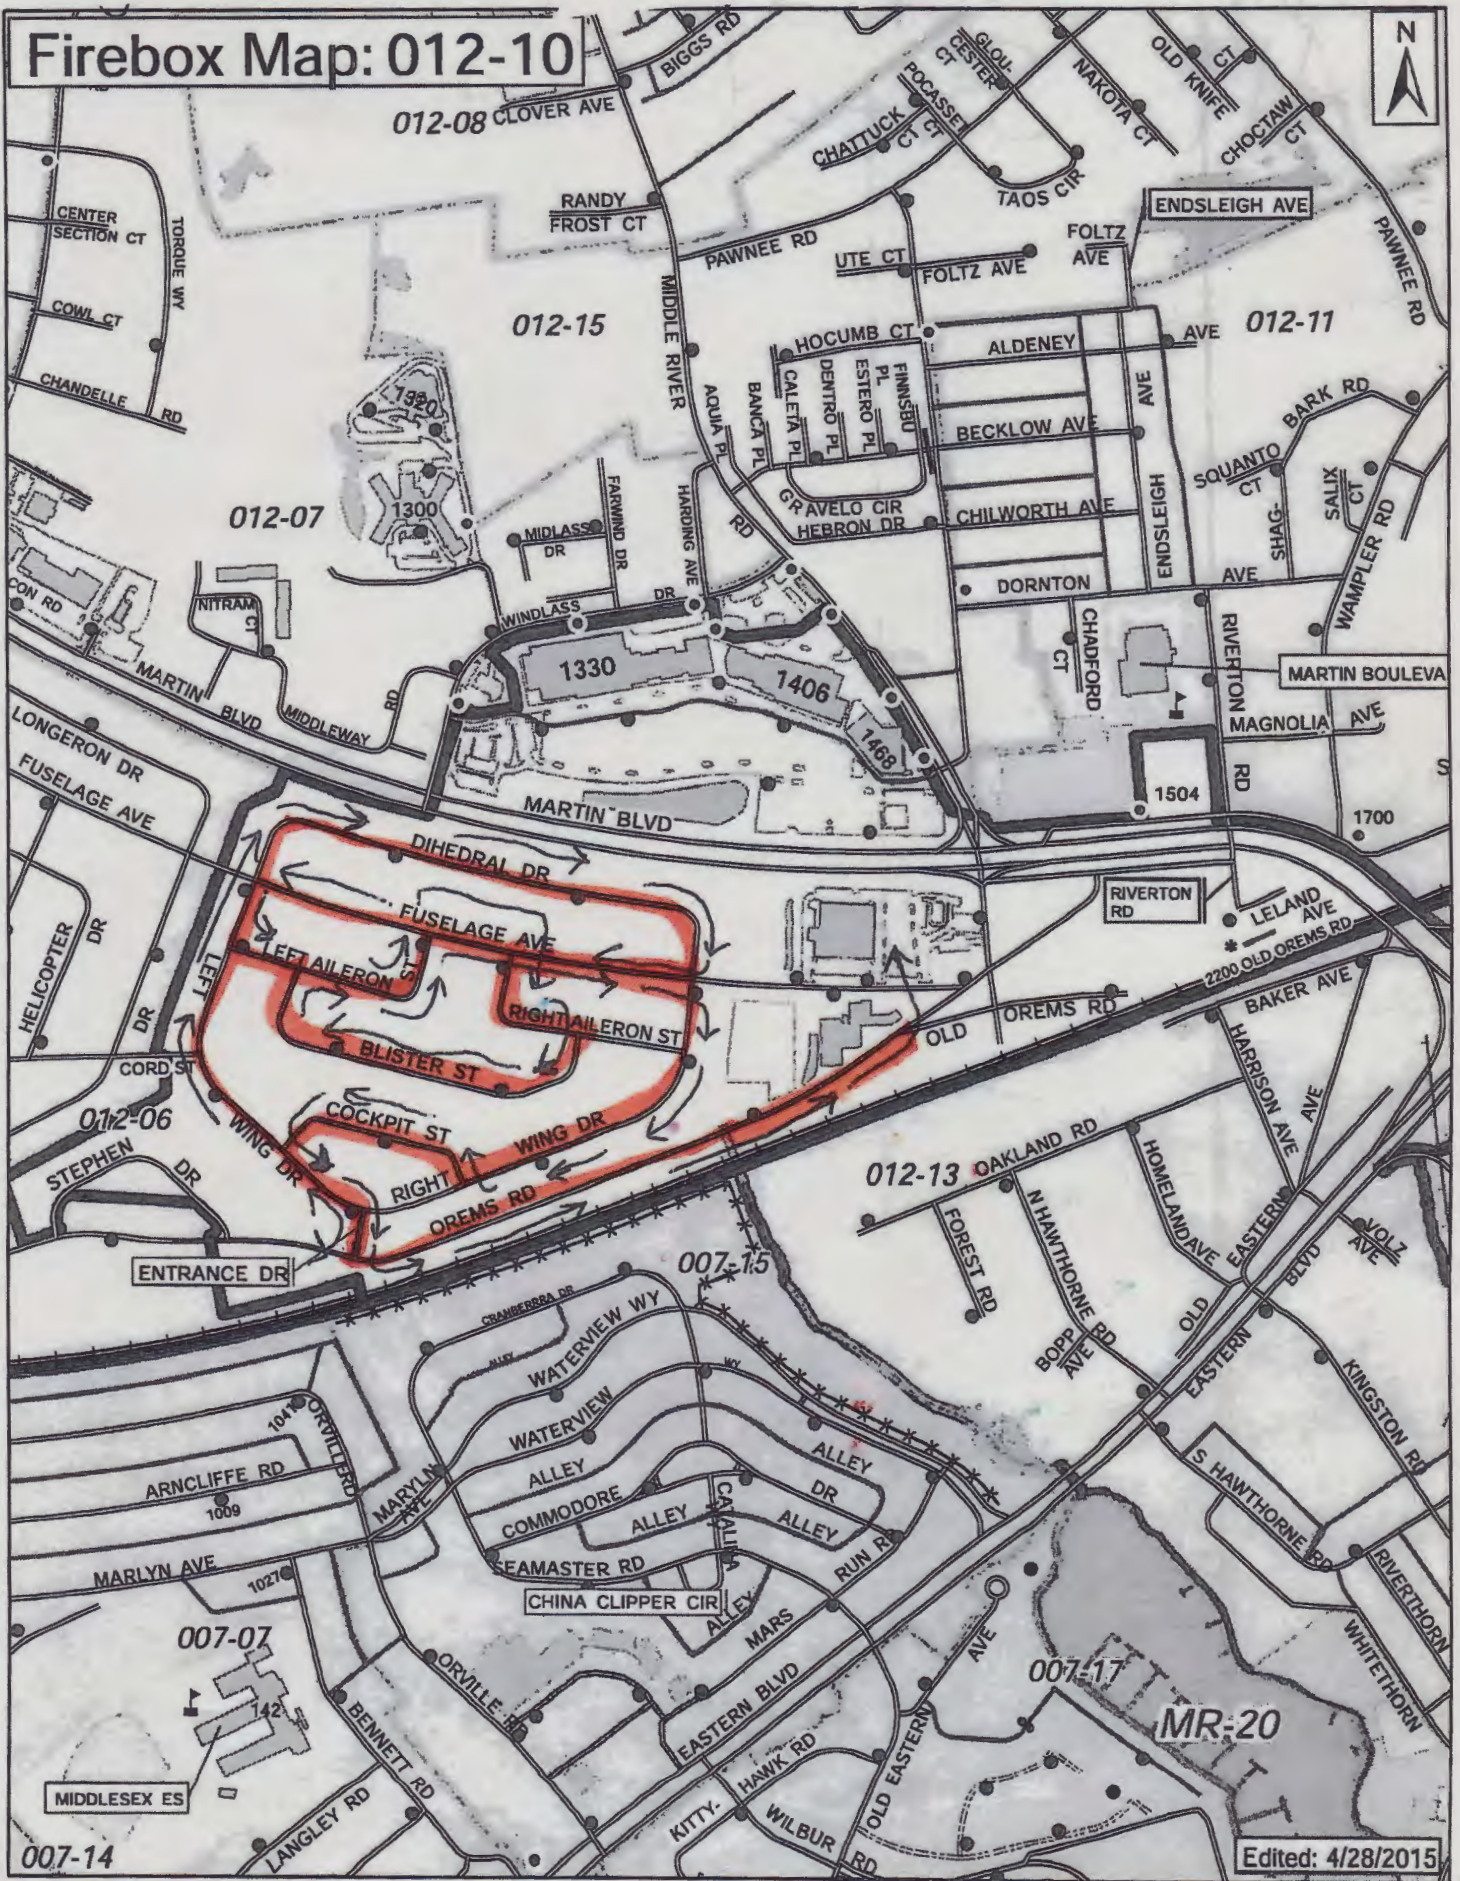

Firebox Map: 007-02

Firebox Map: 012-06

1. LANCER DR
2. ORTEGA LN
3. PALM LN
4. PECAN LN
5. VAGABOND LN
6. MECCA LN
7. MINGO LN

Edited: Aug 07, 2007

Firebox Map: 012-10

Edited: 4/28/2015

Middle River Volunteer Fire & Rescue Company, Inc.

1. Russell Ct.
2. 8900 block of Golden Tree Lane
3. Old Maple Ct.
4. Tulip Tree Ct
5. Woodsman Ct

Night #1 Map#2

1. Red Bud Ct
2. Mistletoe Ct
3. Horse Chestnut Ct
4. Honey Locust Ct
5. Beefwood Ct
6. Yew Ct
7. Raintree Ct
8. Pecan Lane
9. Sparton Drive
10. National Drive
11. Palm Lane
12. Ortega Lane

Night #2 Map#1

1. Tussock Ct
2. Octant Way
3. Slip Stream Ct
4. Nacelle Road
5. Duralumin Ct
6. Alloy Cir
7. Navigator Ct
8. Honeycomb Road.....0-13 block & 60 Block
9. Blinker Ct
10. Plastic Ct
11. Catapult Ct
12. Amor Ct
13. Becon road0-13 block

Night #2 Map#2

1. Manifold Ct
2. Strut Ct
3. Right Rudder Ct
4. Altimeter Ct
5. Leah Way
6. Middle River Ct
7. Clover Ave
8. Langley Road
9. Moody Road
10. Community Drive
11. Hickam Road
12. Avro Road
13. Charbanks Lane
14. Northrop Lane
15. Morane Way
16. Bel-Lanca Ct
17. Shon Ct
18. Vimy Ct