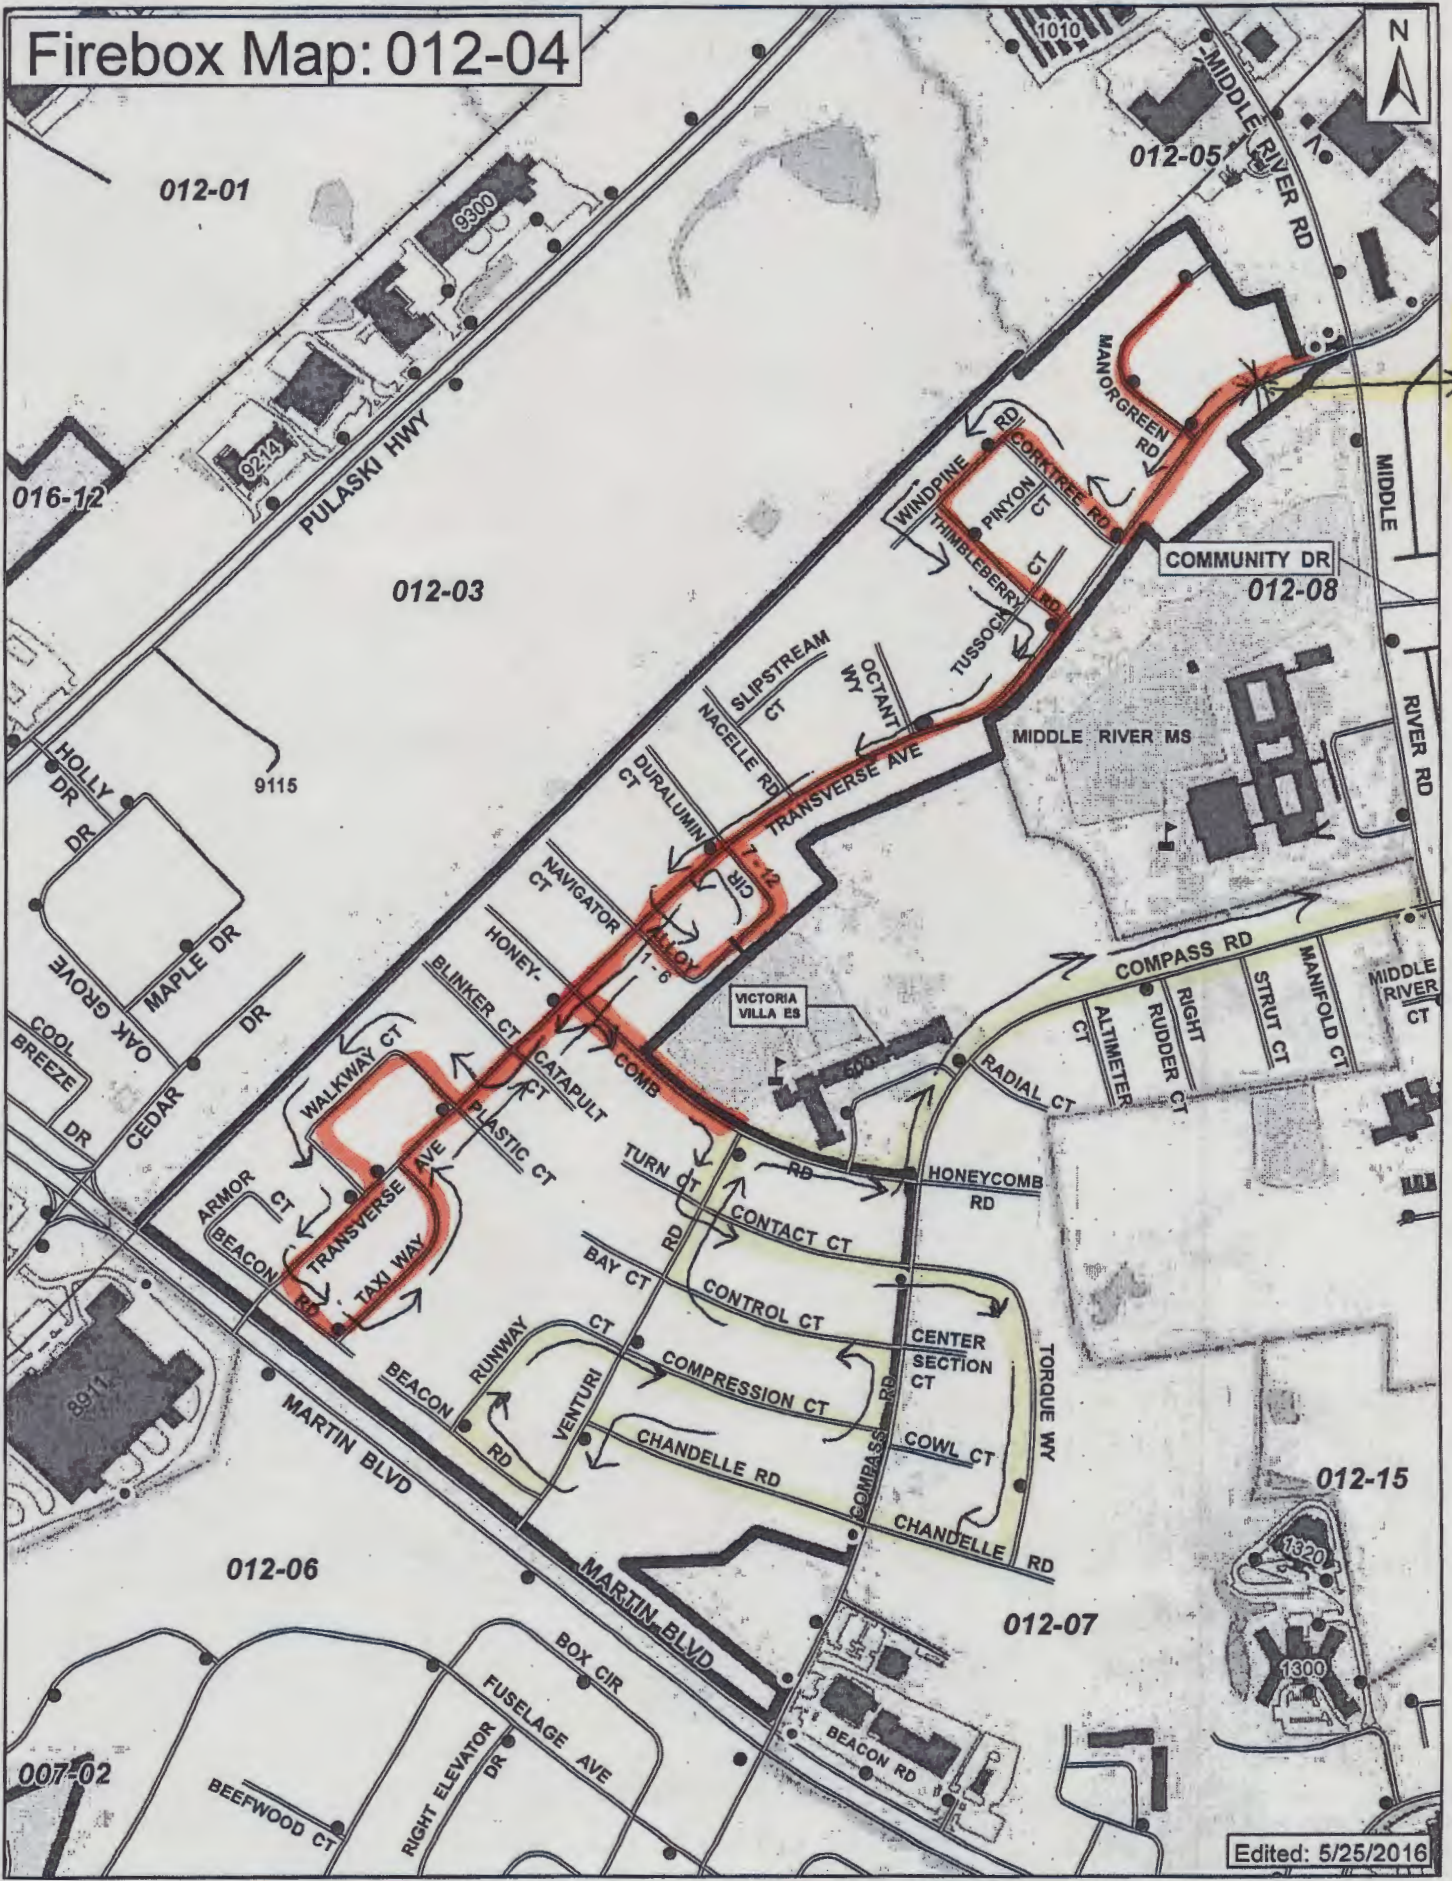

# Firebox Map: 012-04

Start

#### **Night #1 Map#1**

1. Russell Ct.
2. 8900 block of Golden Tree Lane
3. Old Maple Ct.
4. Tulip Tree Ct
5. Woodsman Ct

#### **Night #1 Map#2**

1. Red Bud Ct
2. Mistletoe Ct
3. Horse Chestnut Ct
4. Honey Locust Ct
5. Beefwood Ct
6. Yew Ct
7. Raintree Ct
8. Pecan Lane
9. Sparton Drive
10. National Drive
11. Palm Lane
12. Ortega Lane