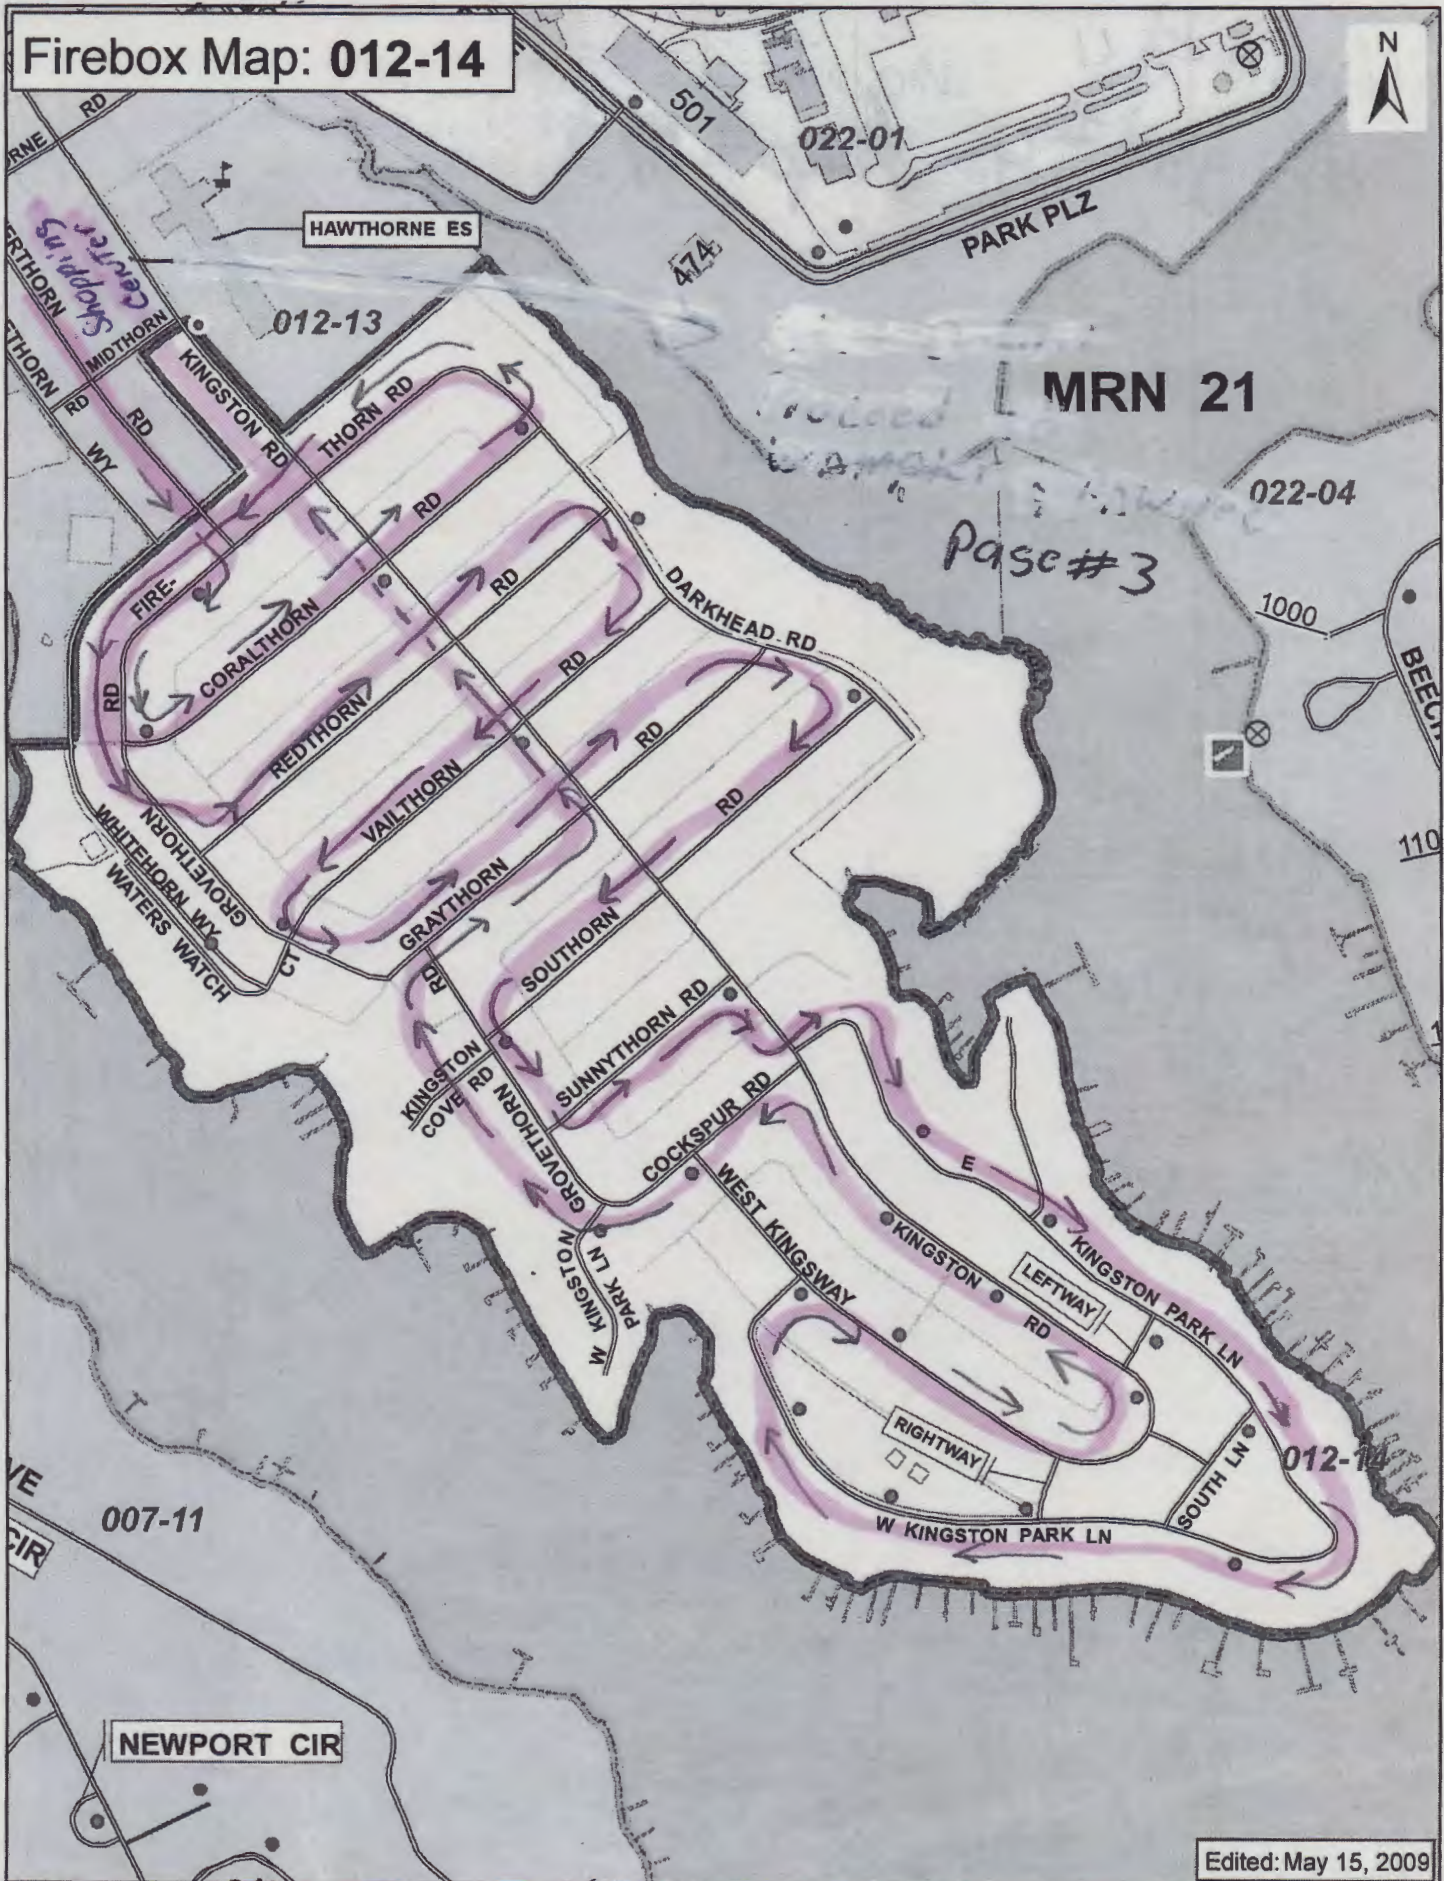

Firebox Map: 012-14

Edited: May 15, 2009