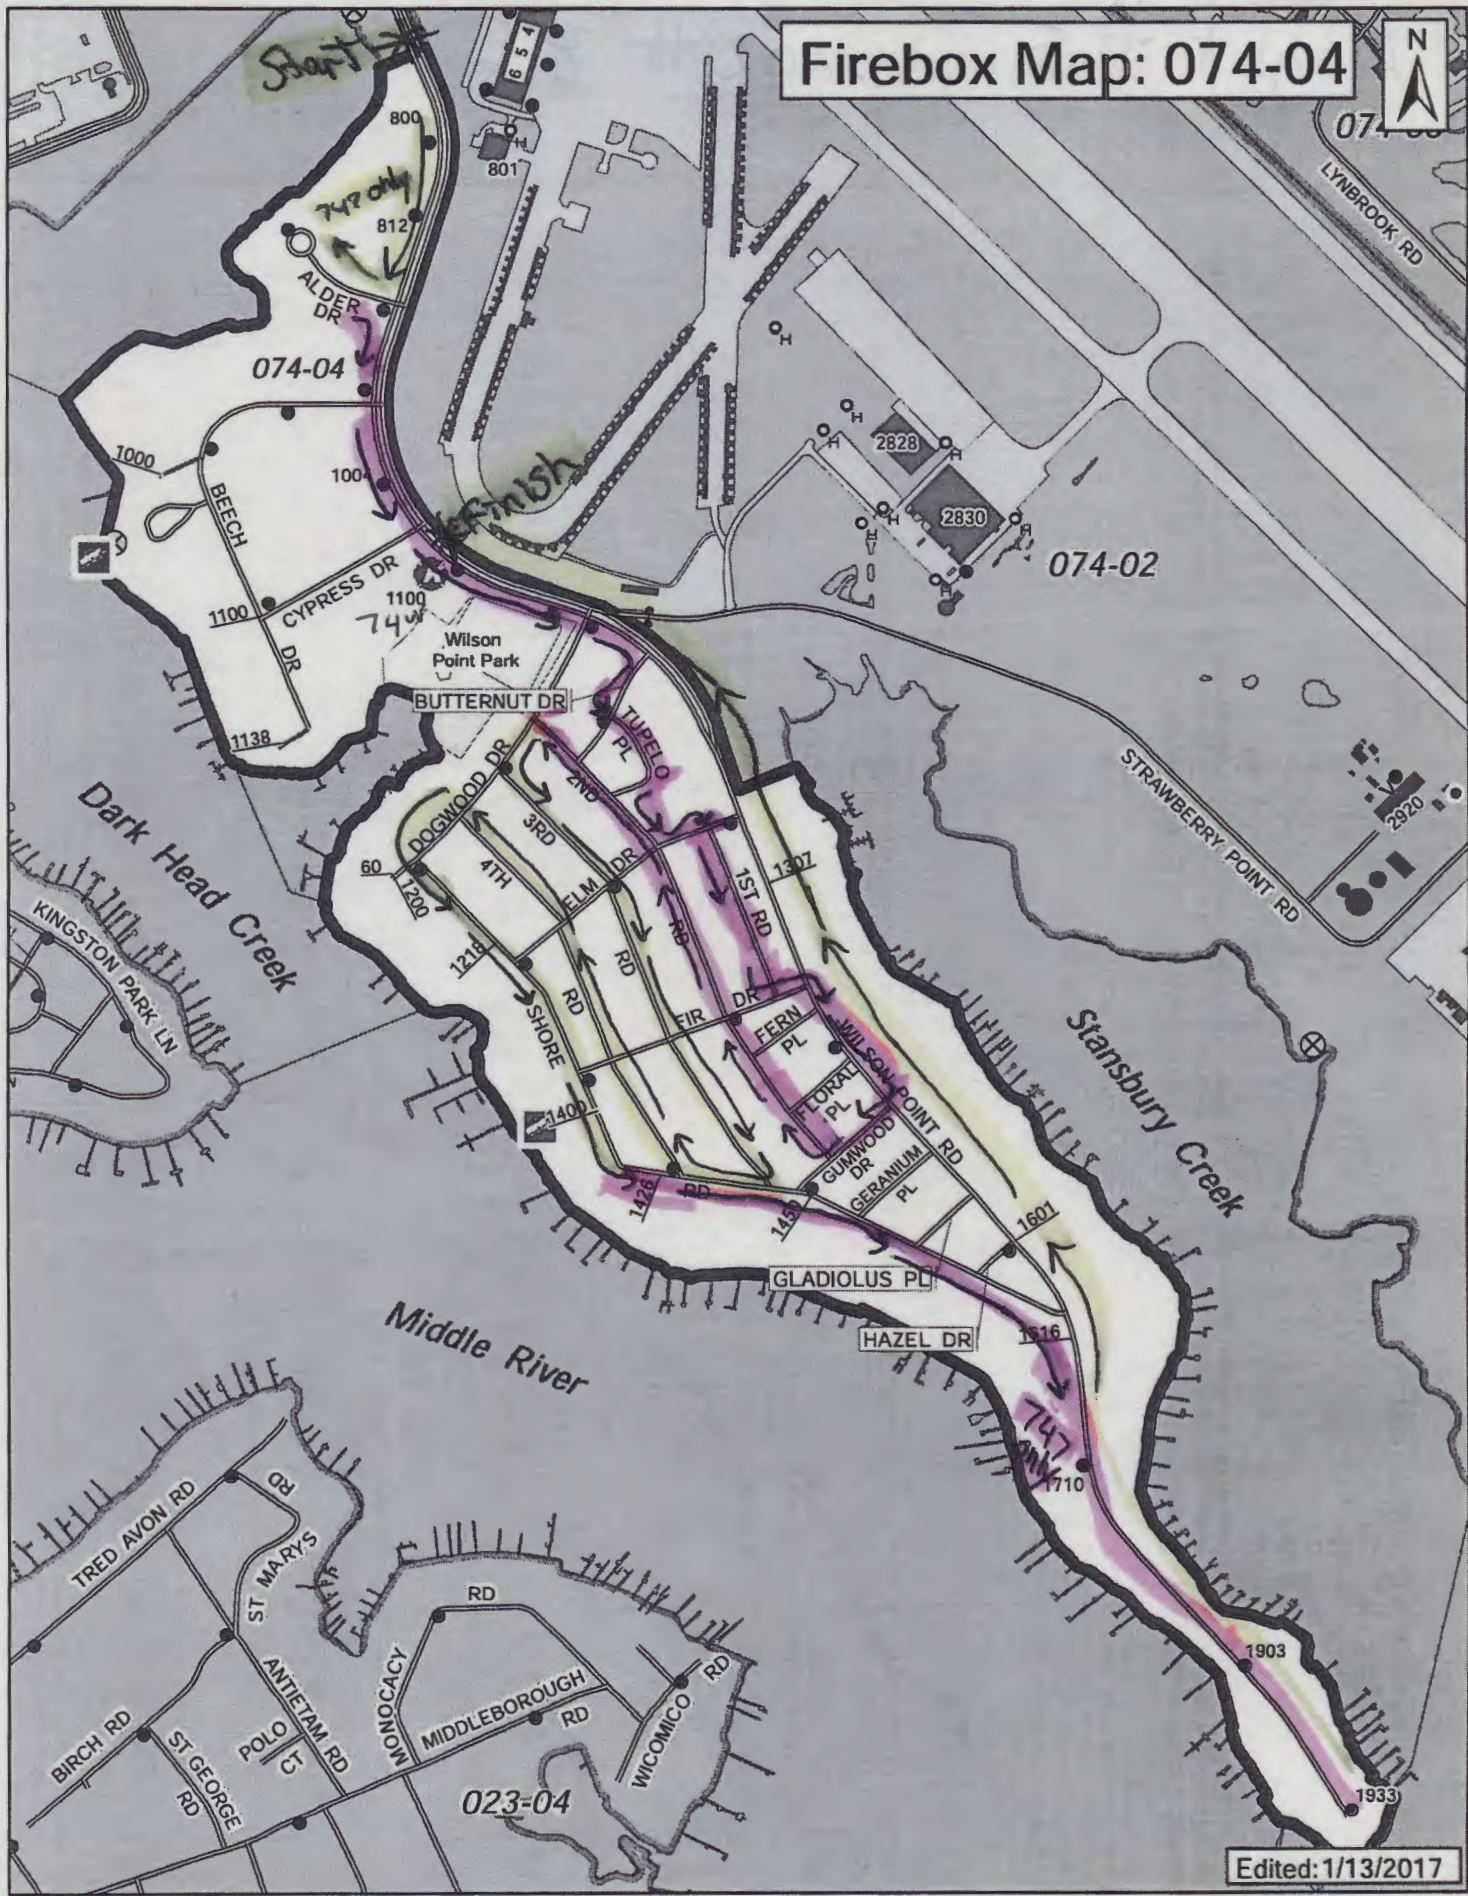

Firebox Map: 074-03

Dry Standpipes
For Piers
300 ft lay to hydrant

MRN 25

Edited: 1/18/2017

Firebox Map: 074-09

Edited: 1/13/2017

Firebox Map: 020-24

Firebox Map: 074-04

Night #1 Map#1

1. Russell Ct.
2. 8900 block of Golden Tree Lane
3. Old Maple Ct.
4. Tulip Tree Ct
5. Woodsman Ct

Night #1 Map#2

1. Red Bud Ct
2. Mistletoe Ct
3. Horse Chestnut Ct
4. Honey Locust Ct
5. Beefwood Ct
6. Yew Ct
7. Raintree Ct
8. Pecan Lane
9. Sparton Drive
10. National Drive
11. Palm Lane
12. Ortega Lane

Night #2 Map#1

1. Tussock Ct
2. Octant Way
3. Slip Stream Ct
4. Nacelle Road
5. Duralumin Ct
6. Alloy Cir
7. Navigator Ct
8. Honeycomb Road.....0-13 block & 60 Block
9. Blinker Ct
10. Plastic Ct
11. Catapult Ct
12. Amor Ct
13. Becon road0-13 block

Night #4

1. Volz Ave
2. Forest Road
3. Whitethorn Way
4. Waters Watch
5. Kingston Park Lane
6. Kingston Cove Road
7. South Lane

Night #5

1. Lynbrook Road
2. Emala Ave
3. Beech Drive
4. Cypress Drive
5. Gumwood Drive
6. Geranium Pl
7. Gladiolus Pl
8. Hazel Drive
9. Fern Pl
10. Floral Pl