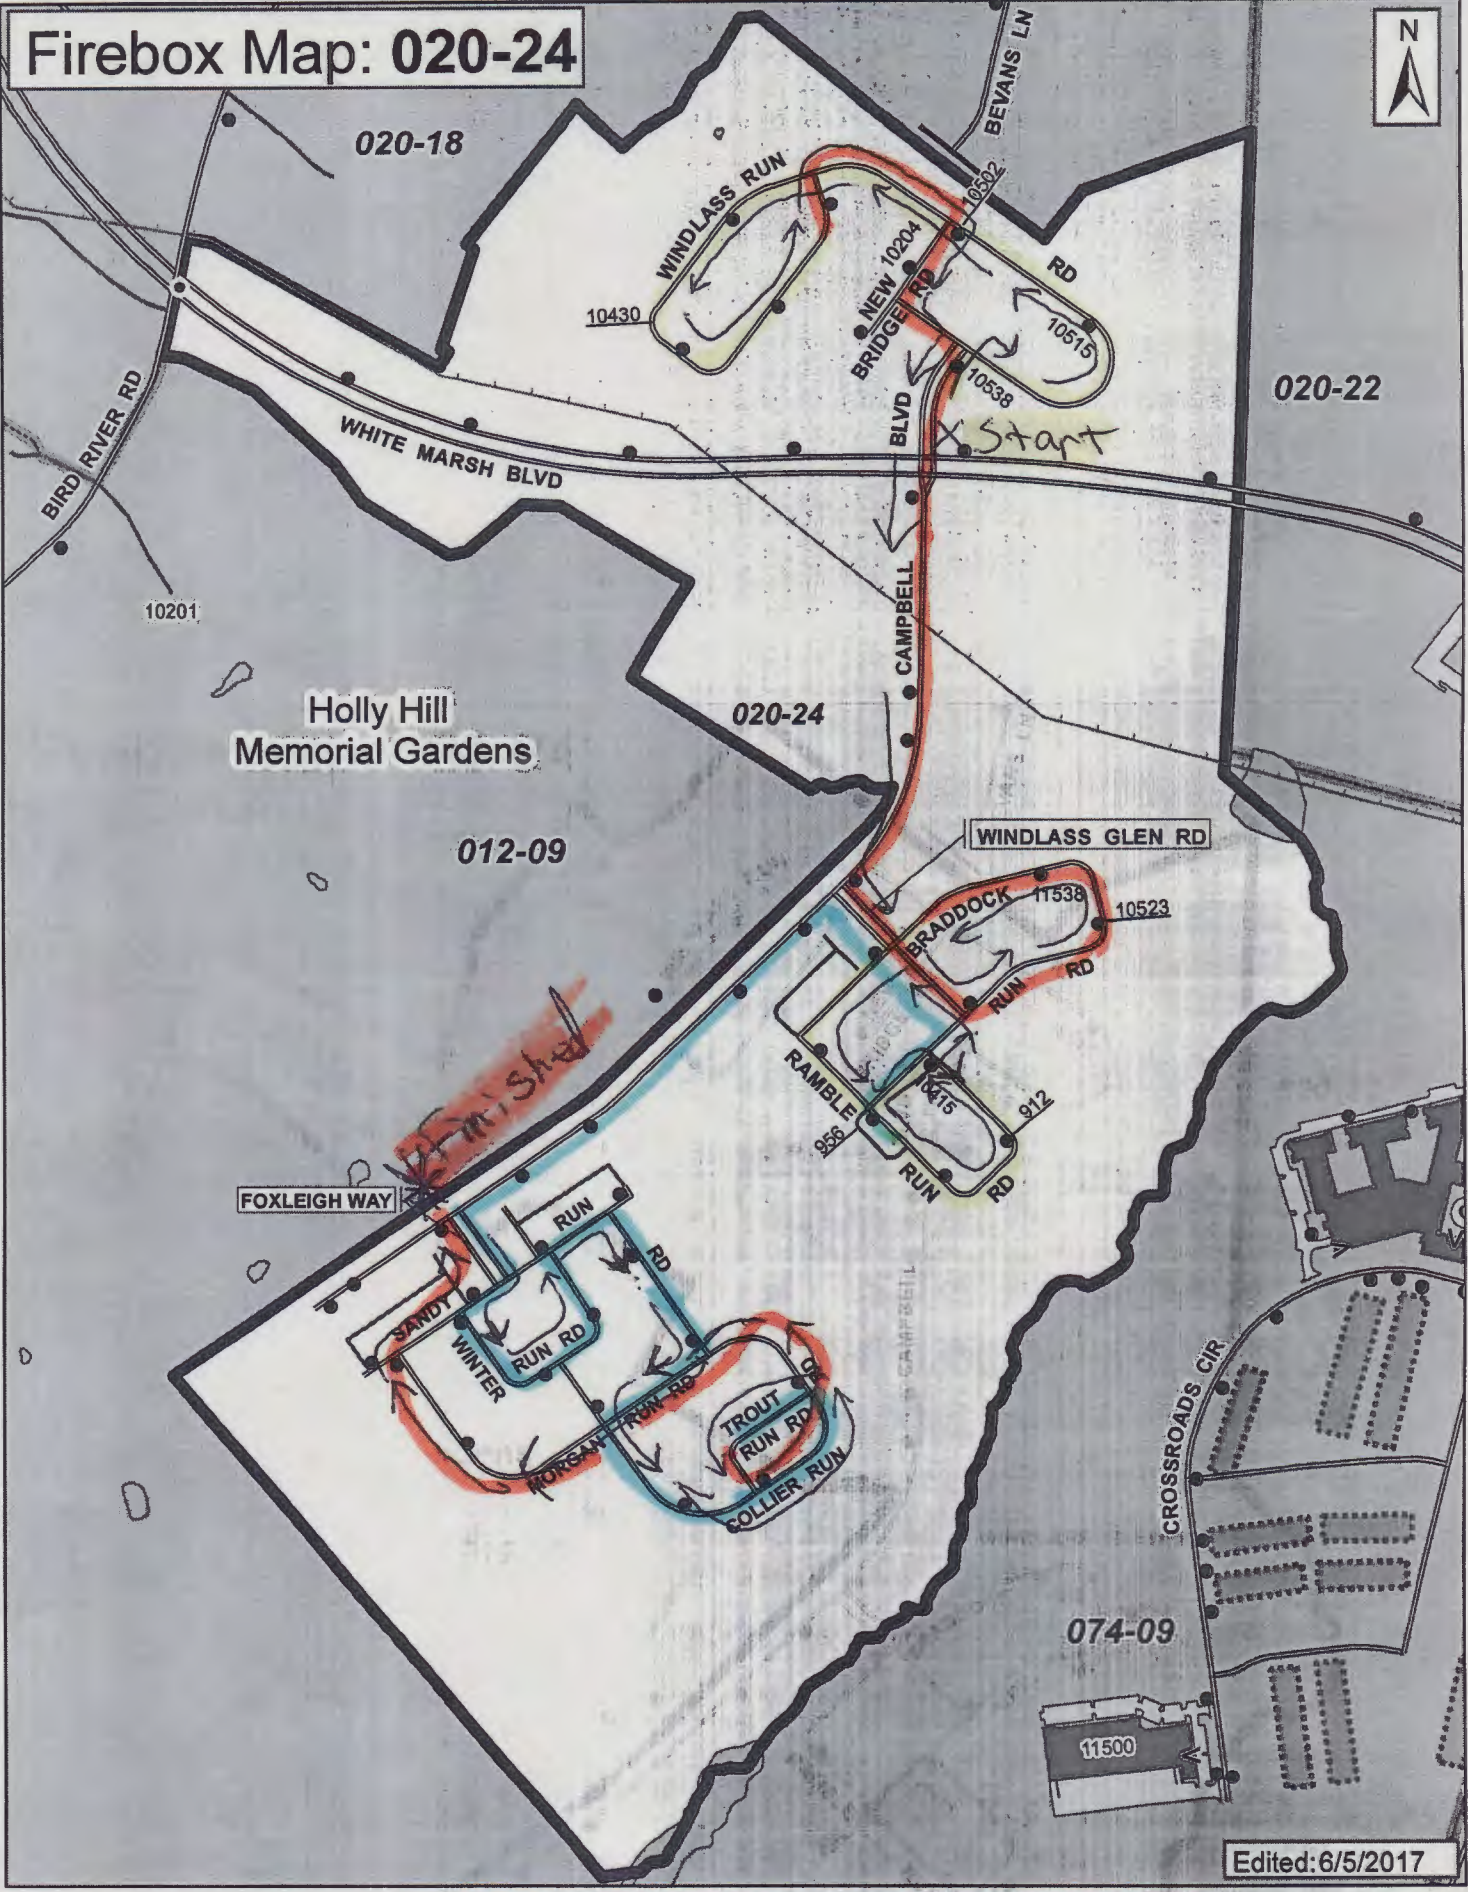

Firebox Map: 020-24