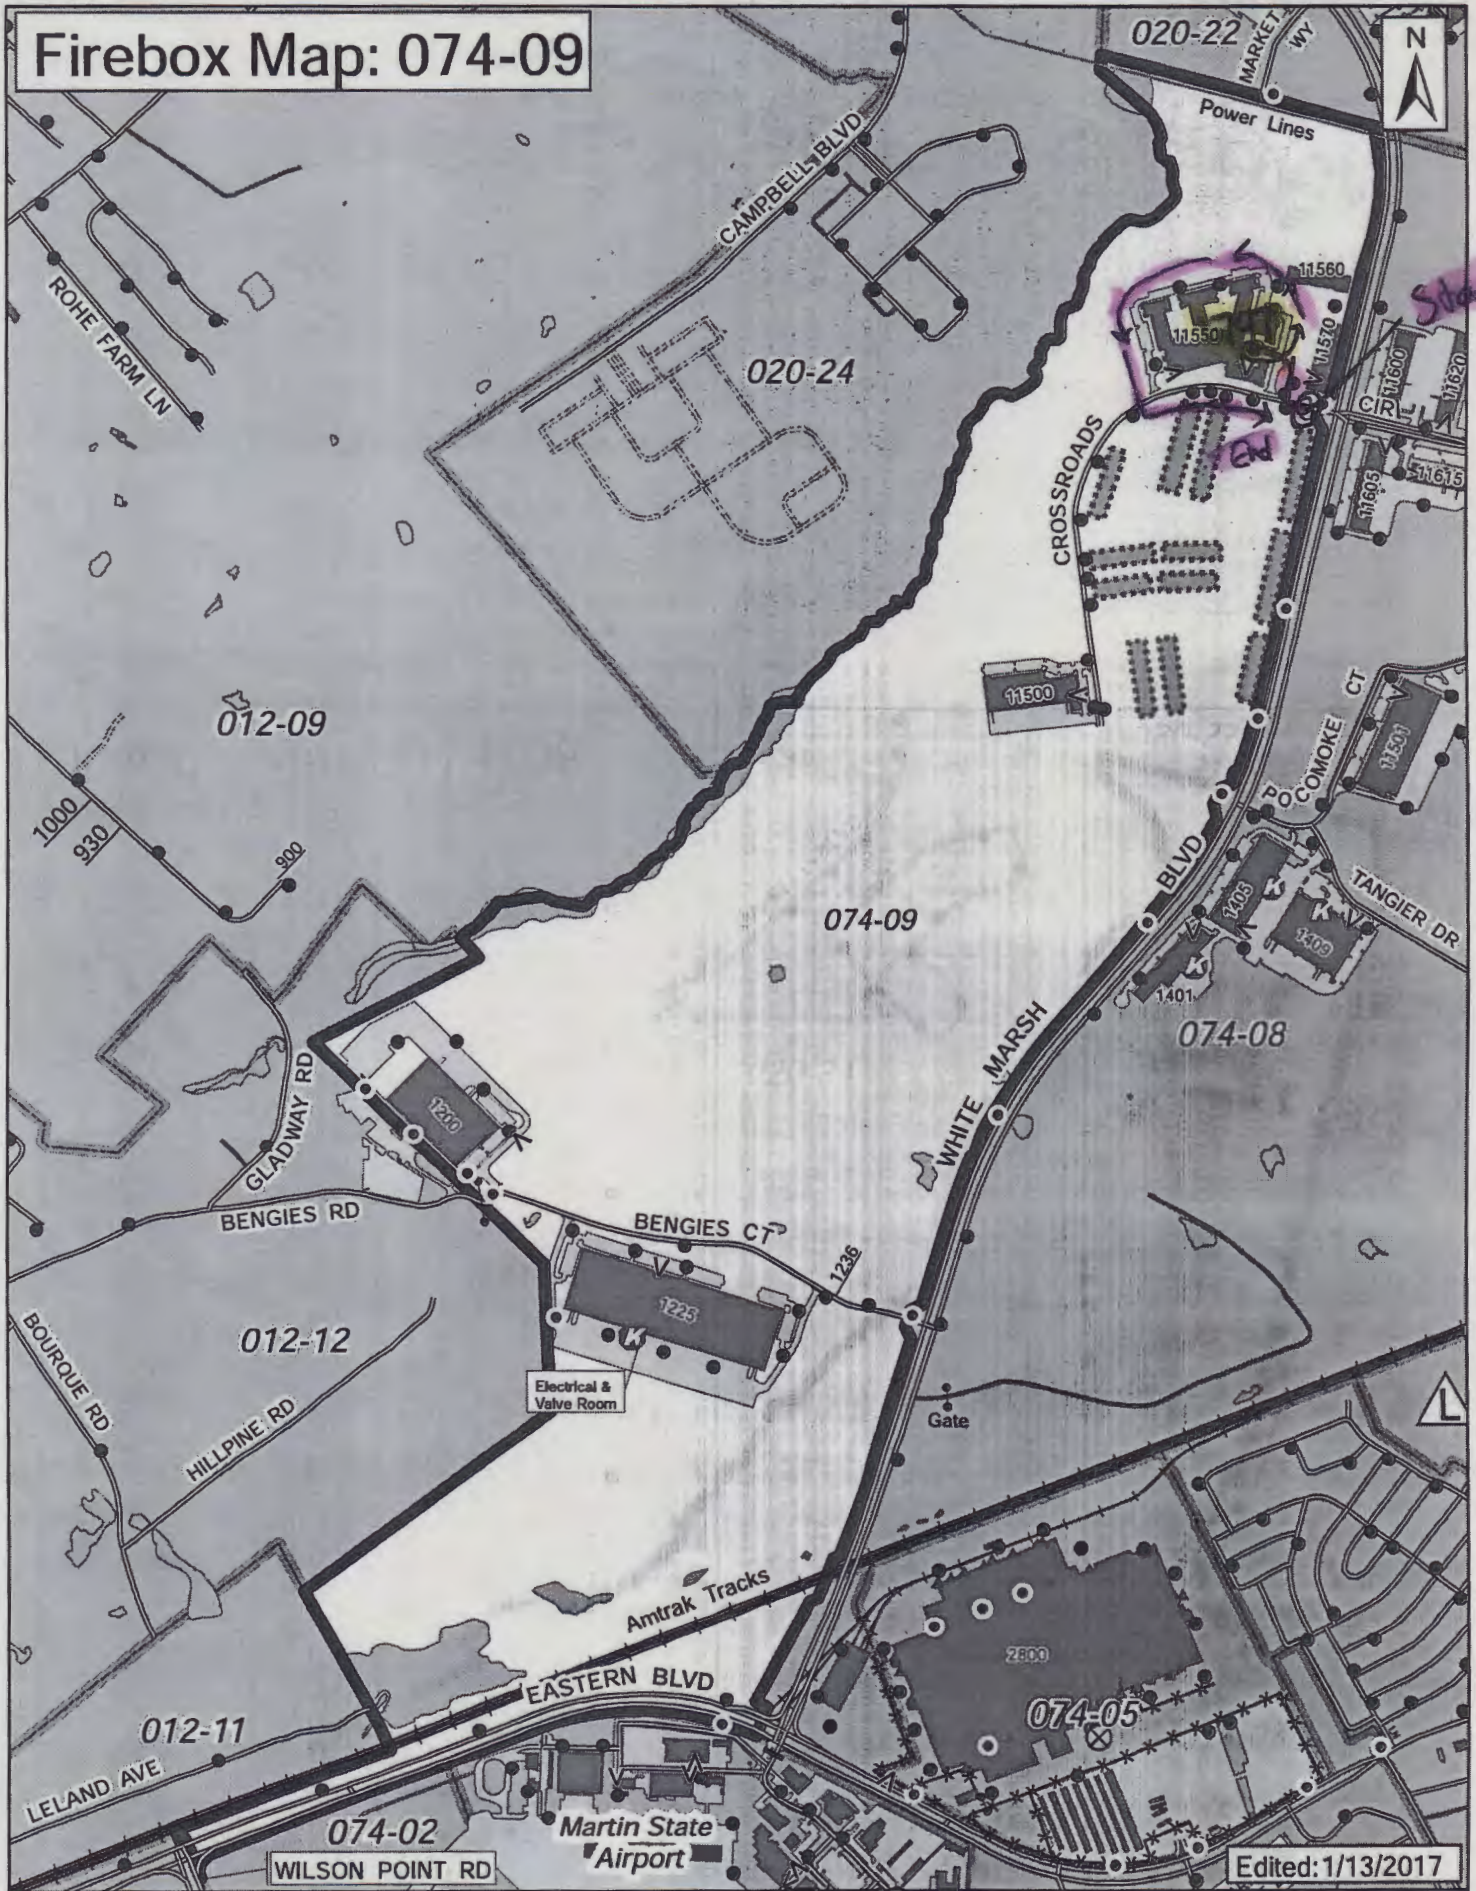

Firebox Map: 074-09

Edited: 1/13/2017