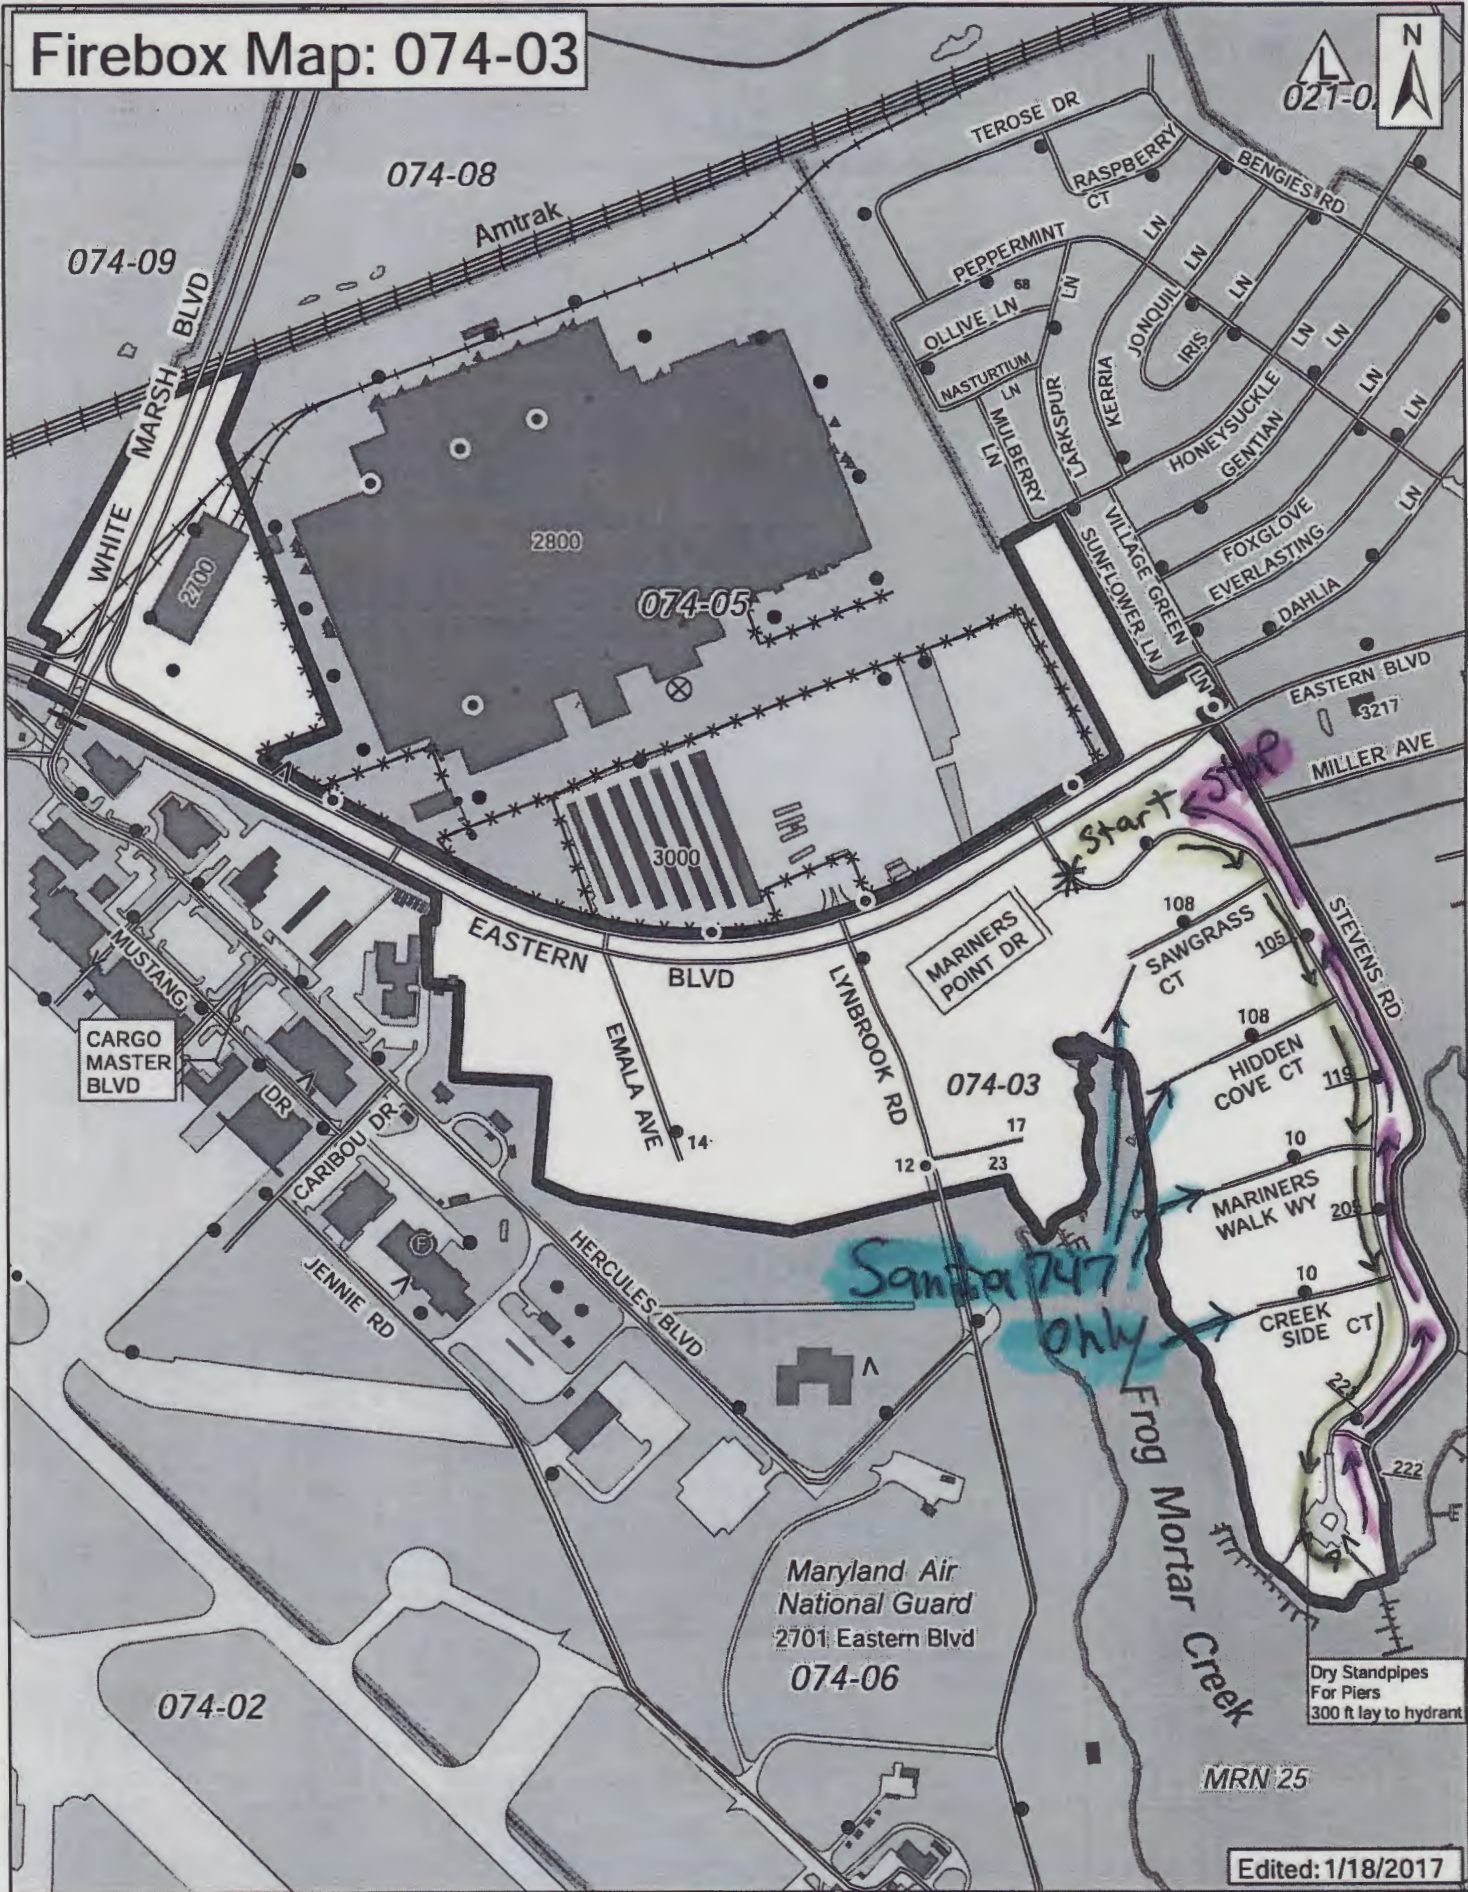

Firebox Map: 074-03

Dry Standpipes
For Piers
300 ft lay to hydrant

MRN 25

Edited: 1/18/2017